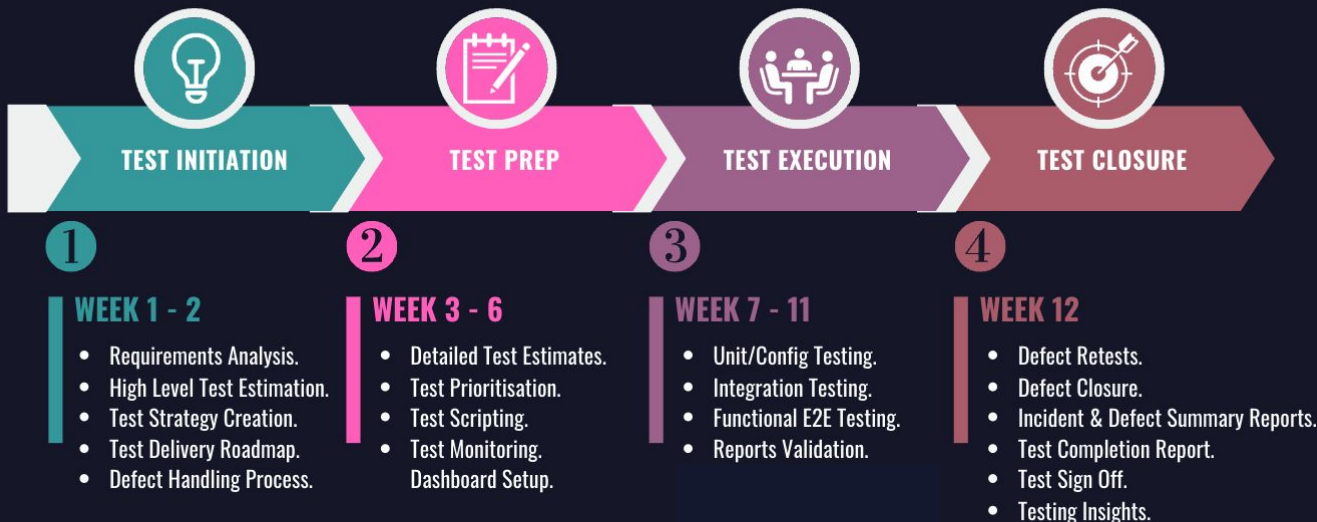

Sample Workday HR Integration Testing Life Cycle